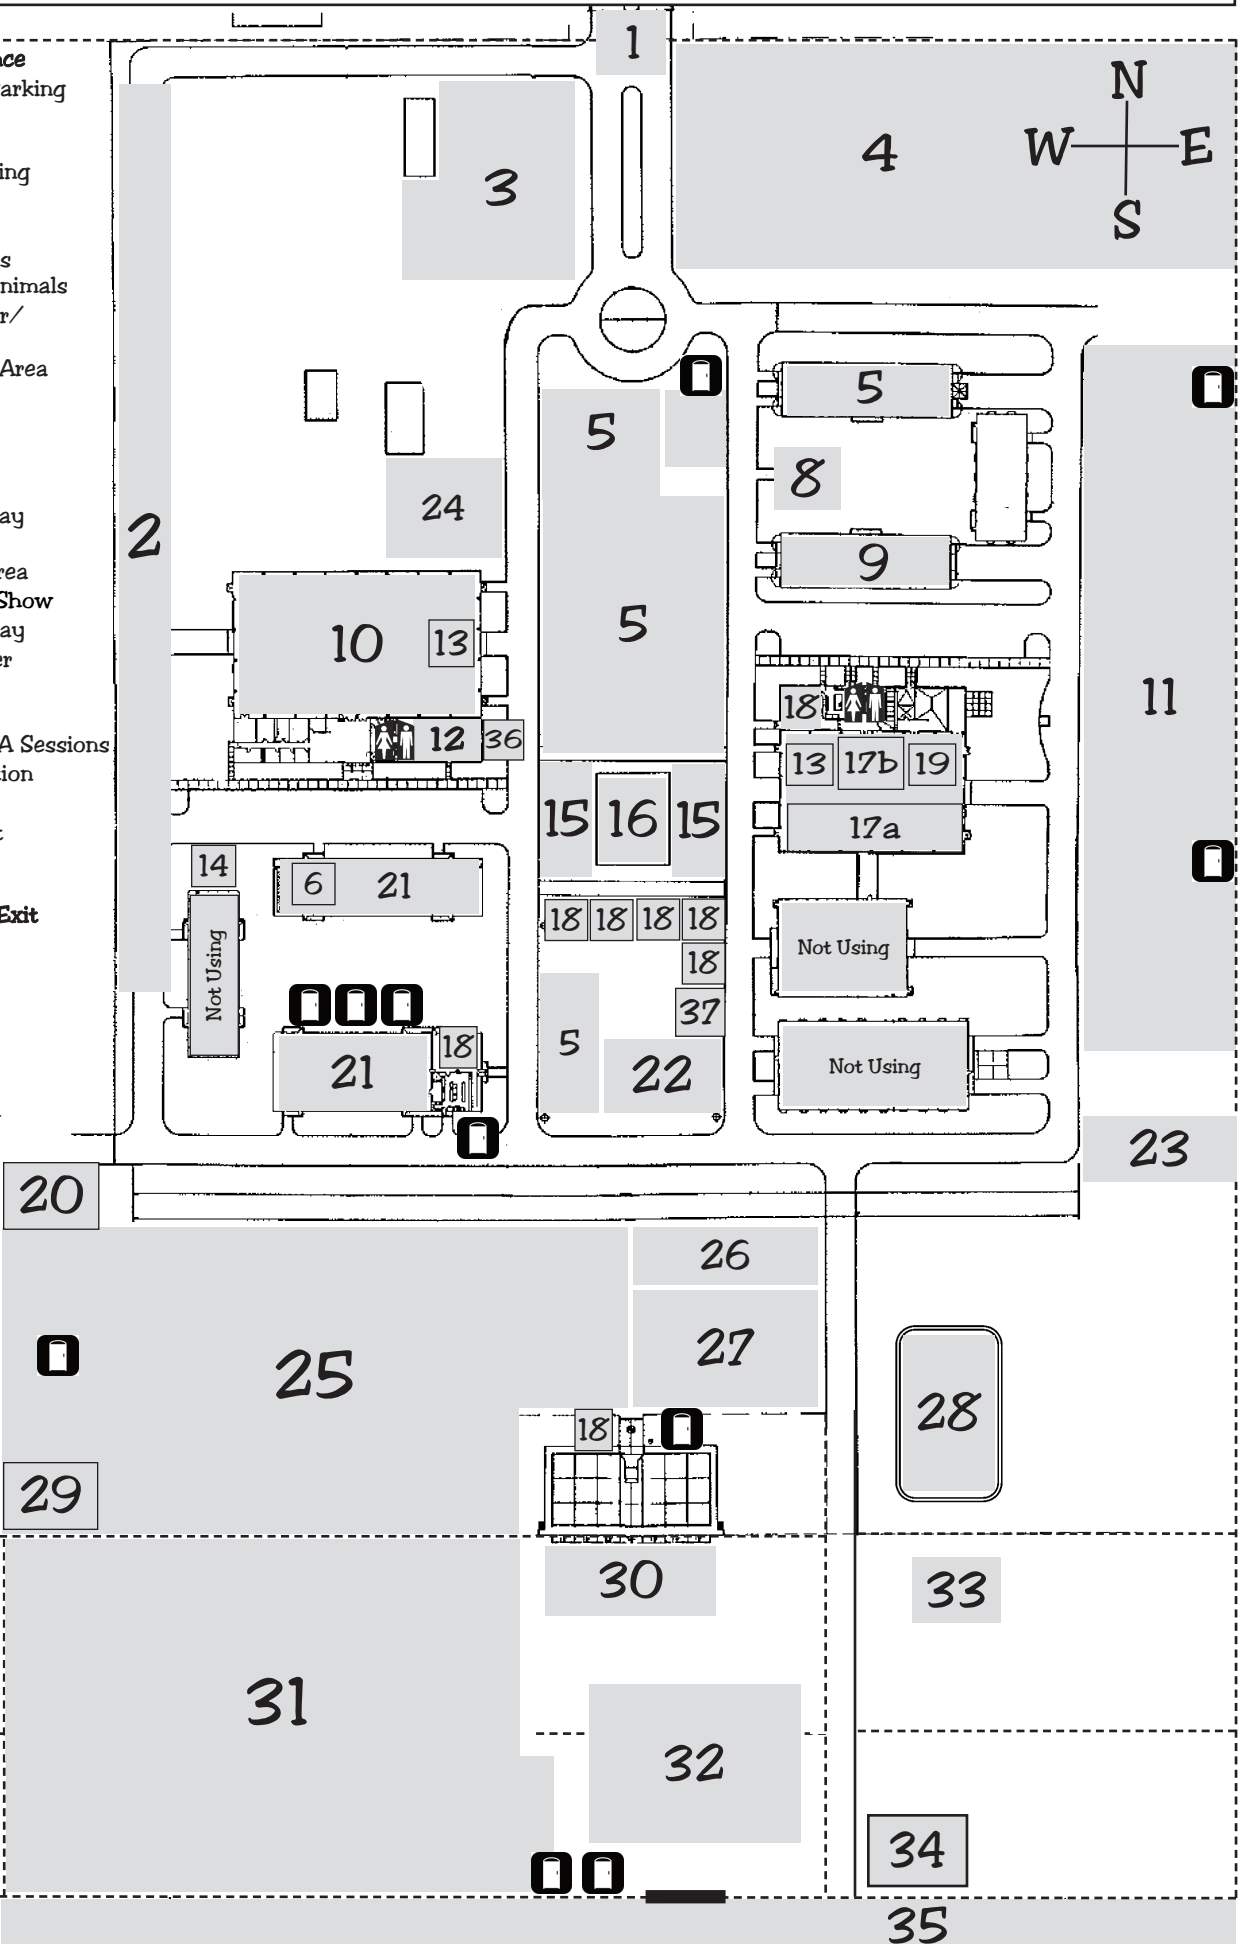

McLeod County Fairgrounds • 840 Century Ave SW • Hutchinson, Minnesota

1. General Parking Entrance
2. Inside Vendor Trailer Parking
3. Tractor/Machinery Display Area
4. Overflow General Parking
5. Tractor Display
6. Children's Activities
7. Pedal Pull - Check signs
8. Hutchinson FFA-Live animals
9. Lawn & Garden Tractor/Equipment Display
10. Toy/Craft Vendor Area
11. Camper Parking
12. Ladies Seminars
13. Raffle Ticket Sales
14. Golf Cart Rentals
15. Feature Tractor Display
16. Pavillion Friday and Sat. Entertainment Area
- 17a. Orange Ladies Quilt Show
- 17b. Indoor Tractor Display & Restoration Center
18. Food Vendors
19. Tractor Seminars & Discussion Panel Q&A Sessions
20. Swap Meet Registration
21. Women's Boutique
21. Women's Flea Market
22. Snap-coupler/Equipment Display
23. Camper Entrance & Exit (off of Hwy 15 onto Denver Ave SW)
24. Outside Toy/Craft Vendor Area
25. Swap Area
26. Steel Wheeled Tractor Display Area
27. Tractor Machinery Line-up Area
28. Horse Arena
29. Tractor Registration
30. Tractor Pull Track
31. Trailer Parking
32. Threshing, See Thru Combine and other Demos
33. Loading Dock
34. Show Tractors, Trailers & Swap Meet South Entrance (County Rd 115)
35. Field Demos
36. Annoucer Stand
37. Dyno Testing

FIRST AID STATION

RESTROOMS/
SHOWERS 

PORTA-POTTY 

Highway 115