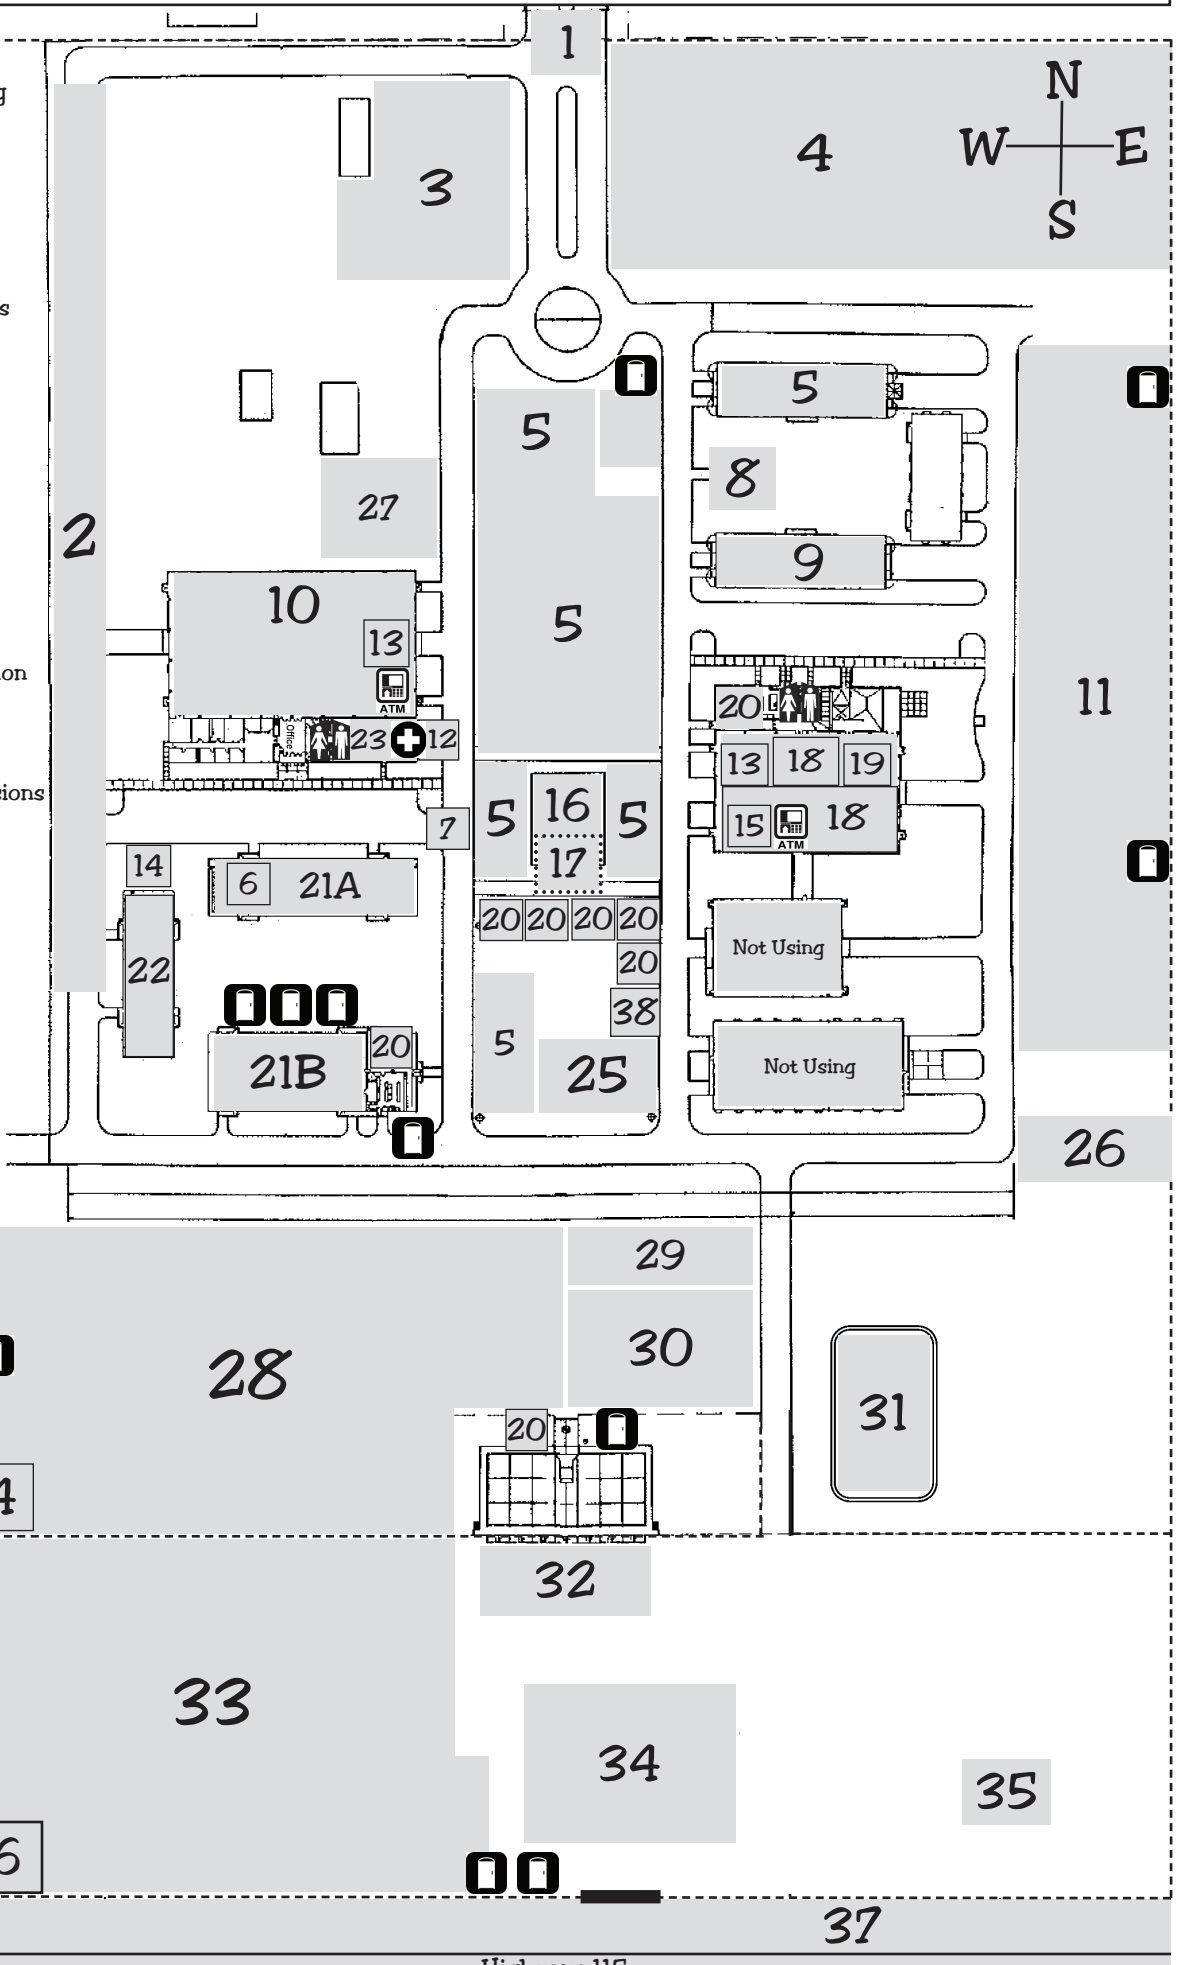

McLeod County Fairgrounds • 840 Century Ave SW • Hutchinson, Minnesota

1. General Parking Entrance
  2. Inside Vendor Trailer Parking
  3. Tractor/Machinery Display Area
  4. Overflow General Parking
  5. Tractor Display
  6. Children's Activities
  7. Kids' Pedal Pull
  8. Hutchinson FFA-Live animals
  9. Lawn & Garden Tractor/Equipment Display
  10. Toy/Craft Vendor Area
  11. Camper Parking
  12. Announcer Stand
  13. Raffle Ticket Sales
  14. Golf Cart Rentals
  15. Silent 616 Auction
  16. Pavillion Friday and Sat. Entertainment Area
  17. Tractor Registration Private Golf Cart Registration
  18. Indoor Tractor Display & Restoration Center
  19. Tractor Seminars & Discussion Panel Q&A Sessions
  20. Food Vendors
  - 21A. Women's Boutique
  - 21B. Women's Flea Market
  22. Orange Ladies Quilt Show
  23. Ladies Seminars
  24. Swap Meet Registration
  25. Snap-coupler/Equipment Display
  26. Camper Entrance & Exit (off of Hwy 15 onto Denver Ave SW)
  27. Outside Toy/Craft Vendor Area
  28. Swap Area
  29. Steel Wheeled Tractor Display Area
  30. Tractor Machinery Line-up Area
  31. Horse Arena
  32. Tractor Pull Track
  33. Trailer Parking
  34. Threshing, See Thru Combine and other Demos
  35. Loading Dock
  36. Show Tractors, Trailers & Swap Meet South Entrance (County Rd 115)
  37. Field Demos
  38. Dyno Testing
- ATM MACHINE 
- FIRST AID STATION 
- RESTROOMS/SHOWERS 
- PORTA-POTTY 

Highway 115