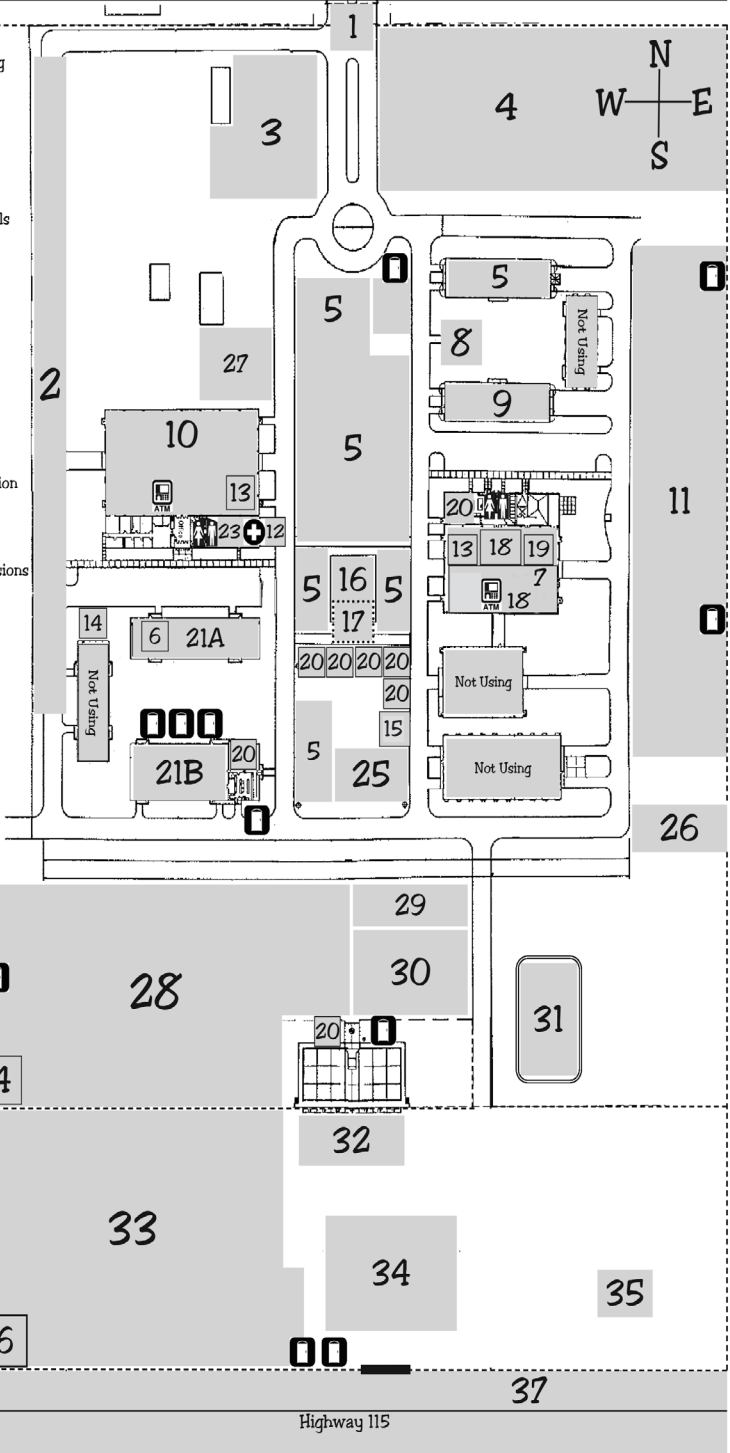

McLeod County Fairgrounds • 840 Century Ave SW • Hutchinson, Minnesota

1. General Parking Entrance
2. Inside Vendor Trailer Parking
3. Tractor/Machinery Display Area
4. Overflow General Parking
5. Tractor Display
6. Children's Activities
7. Kids' Pedal Pull
8. Hutchinson FFA-Live Animals
9. Lawn & Garden Tractor/Equipment Display
10. Toy/Craft Vendor Area
11. Camper Parking
12. Announcer Stand
13. Raffle Ticket Sales
14. Golf Cart Rentals
15. Dyno Testing
16. Pavilion Friday and Sat. Entertainment Area
17. Tractor Registration Private Golf Cart Registration
18. Indoor Tractor Display & Restoration Center
19. Tractor Seminars & Discussion Panel Q&A Sessions
20. Food Vendors
- 21A. Women's Boutique
- 21B. Women's Flea Market
23. Ladies Seminars
24. Swap Meet Registration
25. Feature Tractor Display
26. Camper Entrance & Exit (off of Hwy 15 onto Denver Ave SW)
27. Outside Toy/Craft Vendor Area
28. Swap Area
29. Steel Wheeled Tractor Display Area
30. Tractor Machinery Line-up Area
31. Horse Arena
32. Tractor Pull Track
33. Trailer Parking
34. Threshing, See Thru Combine and other Demos
35. Loading Dock
36. Show Tractors, Trailers & Swap Meet South Entrance (County Rd 115)
37. Field Demos

- ATM MACHINE 
- FIRST AID STATION 
- RESTROOMS/SHOWERS 
- PORTA-POTTY 

Highway 115